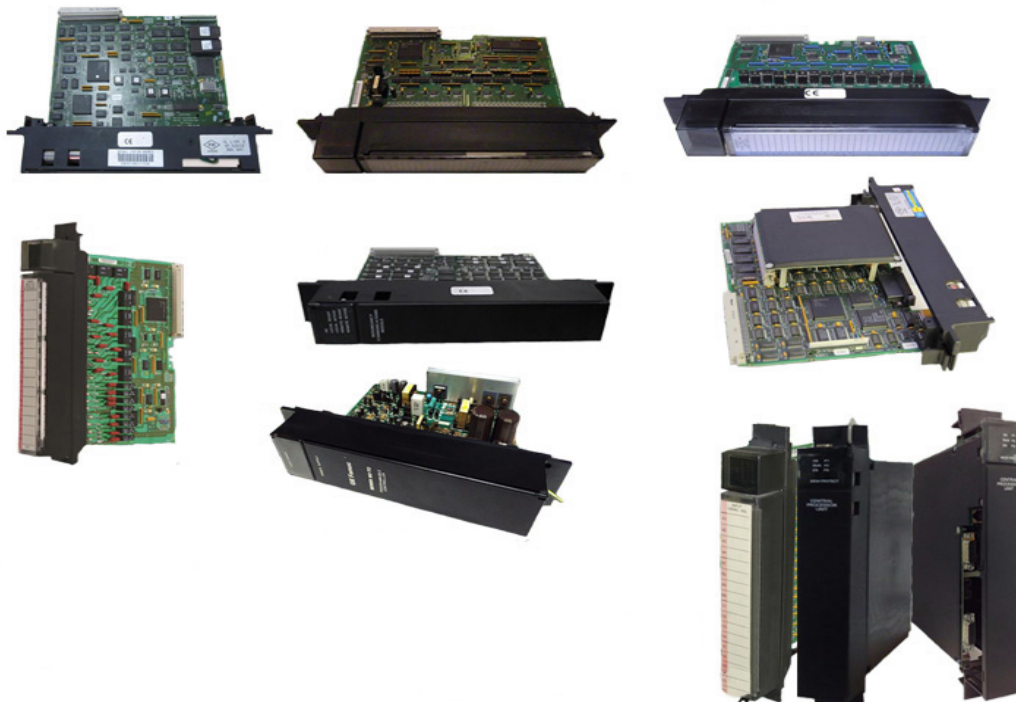

ABB:

AC800M series module, Industrial robots spare parts DSQCseries ,Bailey INFI 90,800xA, Advant OCS with Master Software, with MOD 300software Advant OCS, Freelance - Distributed Control System for Process Industry, Symphony Melody, Satt OCS, Symphony DCI System Six, Harmony/INFI 90, Security system

GE:

IC693/IC695/IC697/IC698/IC200/IC660/IC670 CPU module ,Communication module ,Analog digital module
EX2100,EX2000 Excitation system card ,IS200 series DS200 series

Bently Nevada:

3500/3300 Surveillance protection syste, Proximator eddy current sensor probe

EPRO:

PR6422/PR6423/PR6424/PR6426 eddy-current transducer, PR9268series Electrodynamic absolute vibration sensor MMS6000 system

Emerson:

DeltaV system Dual - channel redundant security system Redundant controller
Power supply module I/O unit Analog AI modules Analog AO modules