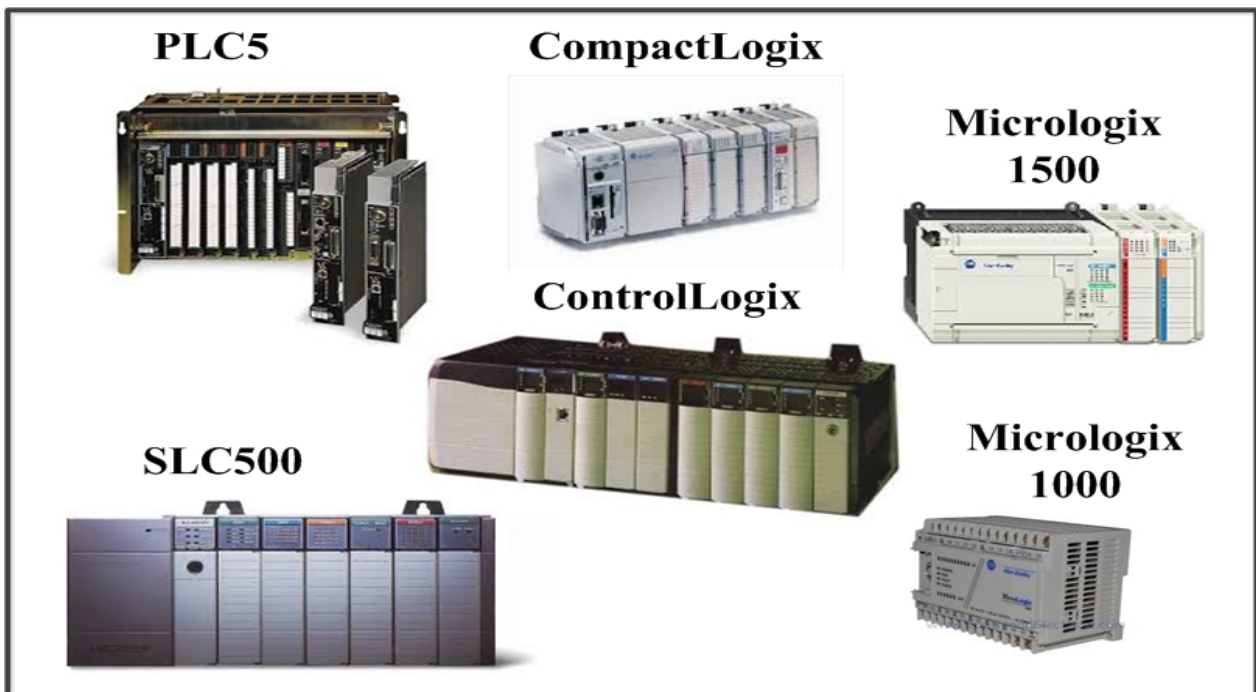

ABB:

AC800M series module, Industrial robots spare parts DSQCseries ,Bailey INFI 90,800xA, Advant OCS with Master Software, with MOD 300software Advant OCS, Freelance - Distributed Control System for Process Industry, Symphony Melody, Satt OCS, Symphony DCI System Six, Harmony/INFI 90, Security system

GE:

IC693/IC695/IC697/IC698/IC200/IC660/IC670 CPU module ,Communication module ,Analog digital module
EX2100,EX2000 Excitation system card ,IS200 series DS200 series

Bently Nevada:

3500/3300 Surveillance protection syste, Proximator eddy current sensor probe

EPRO:

PR6422/PR6423/PR6424/PR6426 eddy-current transducer, PR9268series Electrodynamic absolute vibration sensor MMS6000 system

Emerson:

DeltaV system Dual - channel redundant security system Redundant controller
Power supply module I/O unit Analog AI modules Analog AO modules